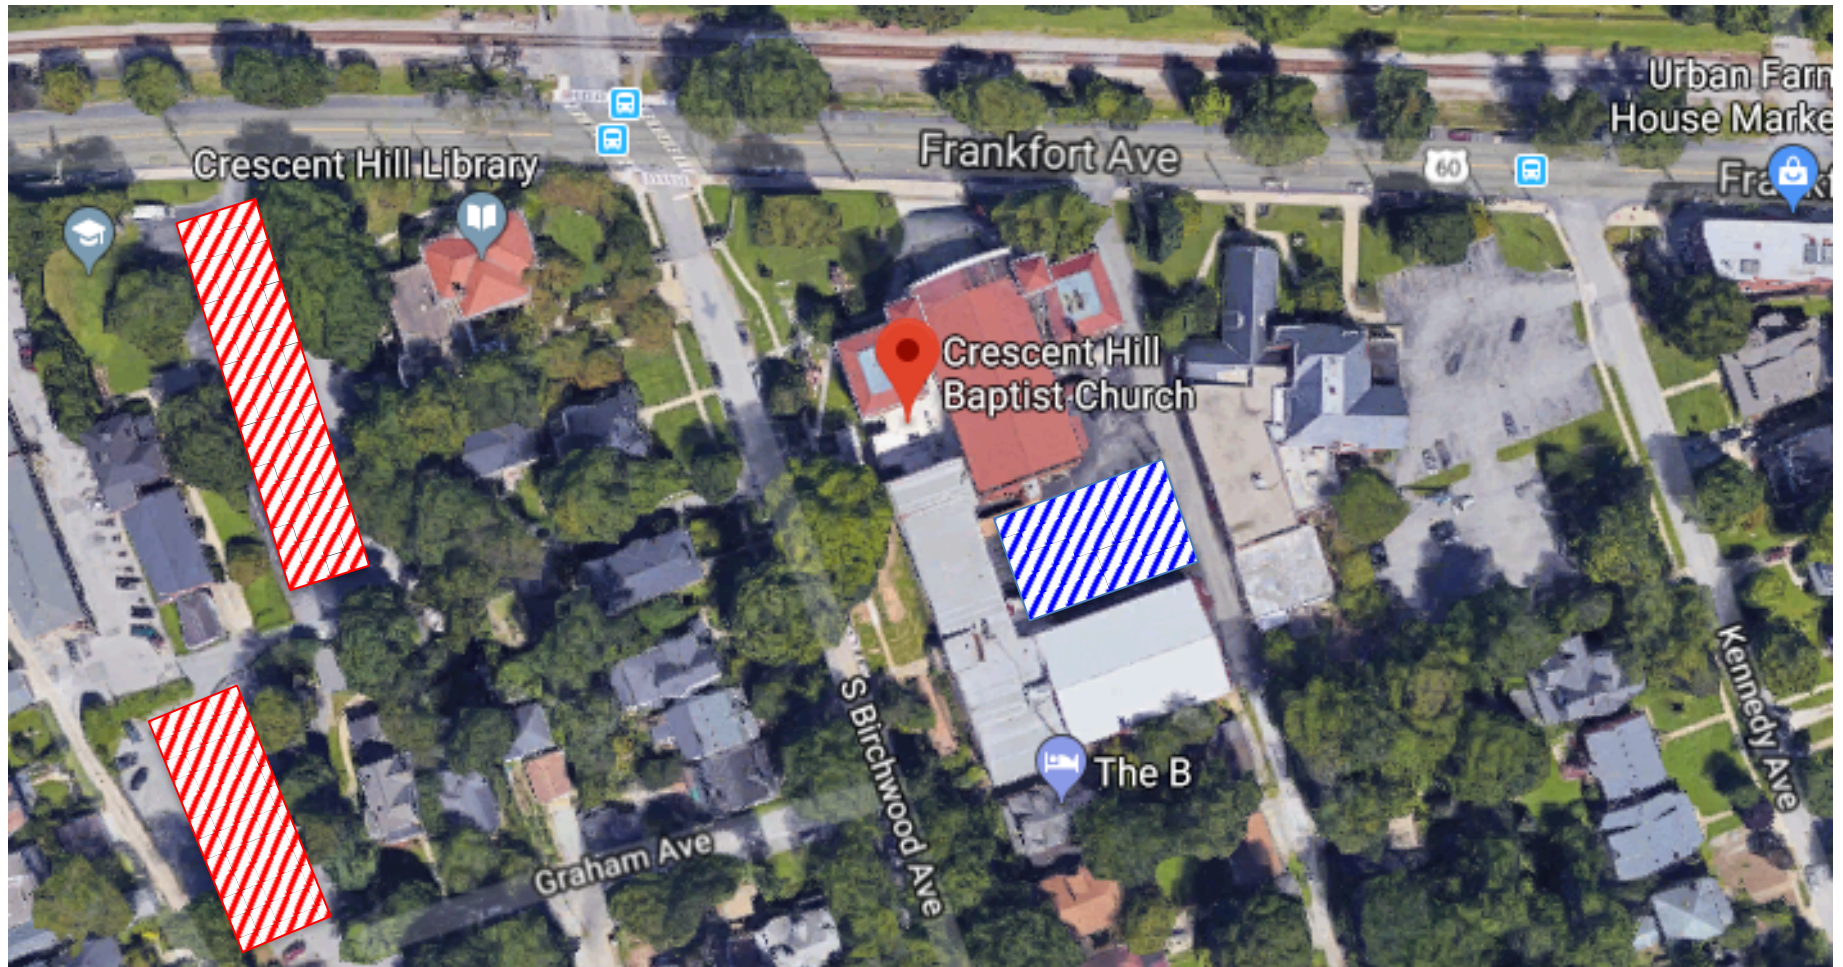

## Parking at Crescent Hill Baptist Church 2800 Frankfort Ave, Louisville, KY 40206

- Parking is available on Frankfort Ave and Birchwood Ave.
- Parking is also available in the following parking lots indicated in red: Crescent Hill Library Lot and Graham Ave. Lot
- Handicap parking lot is located off the alley to the east of the building, indicated in blue.